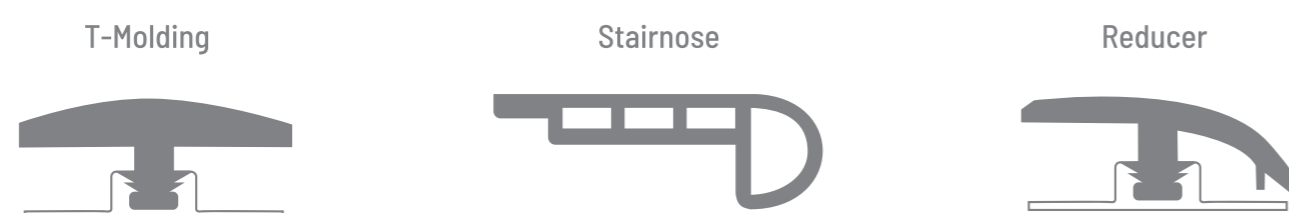

Aesthetic, Eco-friendly, and Cost Effective

Specifications:

Name:	Impressive Elegant Collection
Edge Profile:	4-Sided Painted Designer Bevel
Surface:	Wood Grain
Core Thickness:	6 mm
Wear Layer:	0.5 mm
Plank Thickness:	7.5 mm
Plank Width:	7 Inches (180 mm)
Plank Length:	60 Inches (1535 mm)
Underlayment :	IXPE Underlayment Attached
Underlayment Rating:	STC - 73, IIC - 72
Underlayment Thickness:	1.5 mm
Installation Method:	Engineered Locking System
Installation Level:	Top Floor, Main Floor & Basement
Use:	Residential & Commercial
Residential Warranty:	Lifetime
Commercial Warranty:	15 Year
Finish:	UV Cured Acrylic

*Limited warranty. Conditions apply. All figures in inches and mils are rounded off.

Coordinating Moldings are available in these profiles:

ENHANCED

PREMIUM PLUS

EXTRA WIDE

Impressive Flooring delivers high-quality flooring for any kind of living space. Impressive Flooring has a dedicated team of experts who constantly research and develop new and improved flooring products for both residential and commercial use, using the latest technologies. Choose from a wide range of planks that are not only beautiful and durable but also healthy and eco-friendly.