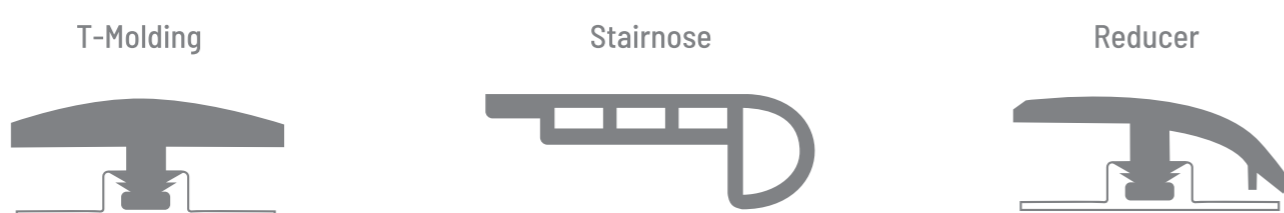

MG

Impressive FLOORS

ESSEX VINYL

Aesthetic, Eco-friendly, and Cost Effective

Specifications:

Name:	Impressive Essex Collection
Edge Profile:	4-Sided Painted Designer Bevel
Surface:	Wood Grain
Core Thickness:	4 mm
Wear Layer:	0.3 mm (12 mils)
Plank Thickness:	5.5 mm
Plank Width:	7 Inches (180 mm)
Plank Length:	60 Inches (1535 mm)
Underlayment :	EVA Underlayment Attached
Underlayment Rating:	STC - 63, IIC - 62
Underlayment Thickness:	1.5 mm
Installation Method:	Engineered Locking System
Installation Level:	Top Floor, Main Floor & Basement
Use:	Residential & Commercial
Residential Warranty:	Lifetime
Commercial Warranty:	15 Year
Finish:	UV Cured Acrylic

*Limited warranty. Conditions apply. All figures in inches and mils are rounded off.

Coordinating Moldings are available in these profiles:

ENHANCED

PREMIUM PLUS

7"

EXTRA WIDE

Impressive Flooring delivers high-quality flooring for any kind of living space. Impressive Flooring has a dedicated team of experts who constantly research and develop new and improved flooring products for both residential and commercial use, using the latest technologies. Choose from a wide range of planks that are not only beautiful and durable but also healthy and eco-friendly.