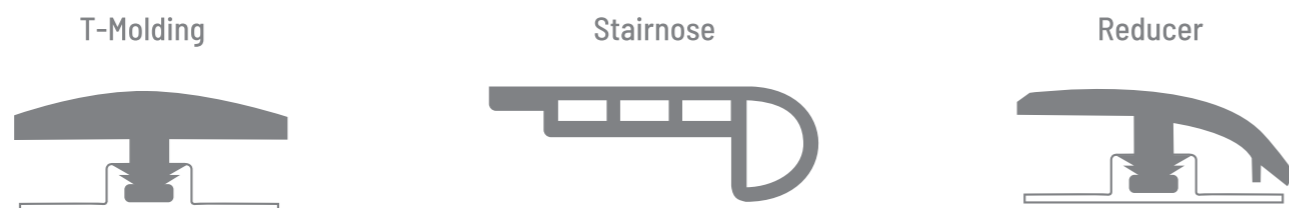

ETERNA VINYL

Aesthetic, Eco-friendly, and Cost Effective

Specifications:

Name:	Impressive Eterna Collection
Edge Profile:	4-Sided Painted Designer Bevel
Surface:	Wood Grain
Core Thickness:	5 mm
Wear Layer:	0.3 mm
Plank Thickness:	6.5 mm
Plank Width:	7 Inches (180 mm)
Plank Length:	60 Inches (1535 mm)
Underlayment :	IXPE Underlayment Attached
Underlayment Rating:	STC - 73, IIC - 72
Underlayment Thickness:	1.5 mm
Installation Method:	Engineered Locking System
Installation Level:	Top Floor, Main Floor & Basement
Use:	Residential & Commercial
Residential Warranty:	Lifetime
Commercial Warranty:	15 Year
Finish:	UV Cured Acrylic

*Limited warranty. Conditions apply. All figures in inches and mils are rounded off.

Coordinating Moldings are available in these profiles:

Impressive Flooring delivers high-quality flooring for any kind of living space. Impressive Flooring has a dedicated team of experts who constantly research and develop new and improved flooring products for both residential and commercial use, using the latest technologies. Choose from a wide range of planks that are not only beautiful and durable but also healthy and eco-friendly.